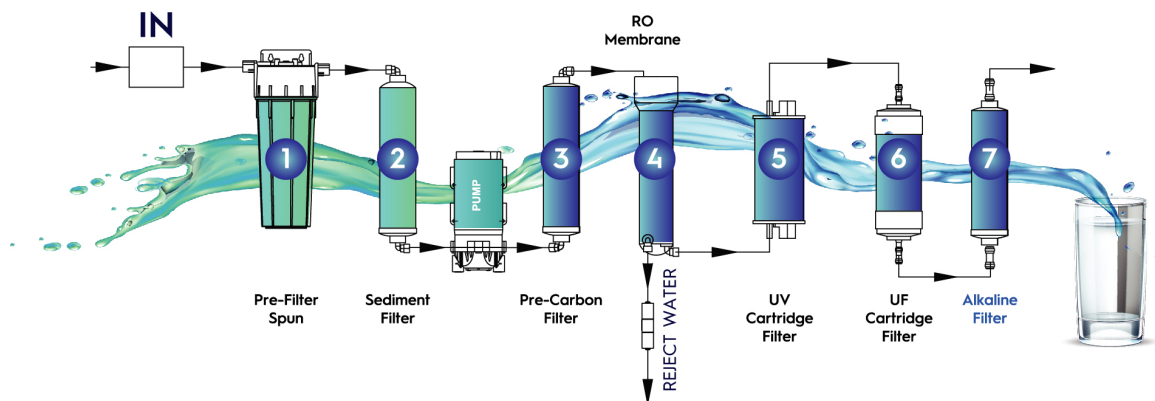

## The pH Scale

## Product Specifications

Applications: Suitable for Purification of Brackish /Tap water

Body Material: Fully ABS Food Grade Plastics

Dimensions (MM): 540MM \*360MM \* 330MM

Purification Capacity: Upto 15LPH\*