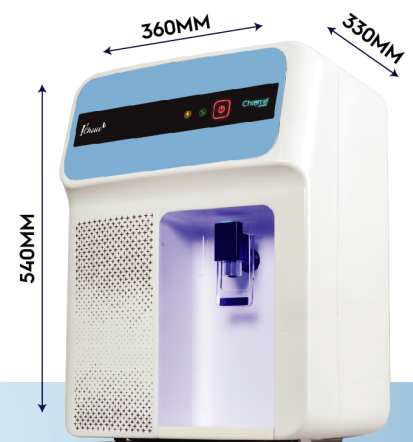

RO + UF + TDS + ALK

₹ **21999**

(Inclusive of Tax)

RO + UV + UF + TDS + ALK

₹ **23999**

(Inclusive of Tax)

FREE PP FILTER

SMART LED INDICATOR

100% QUALITY PRODUCT