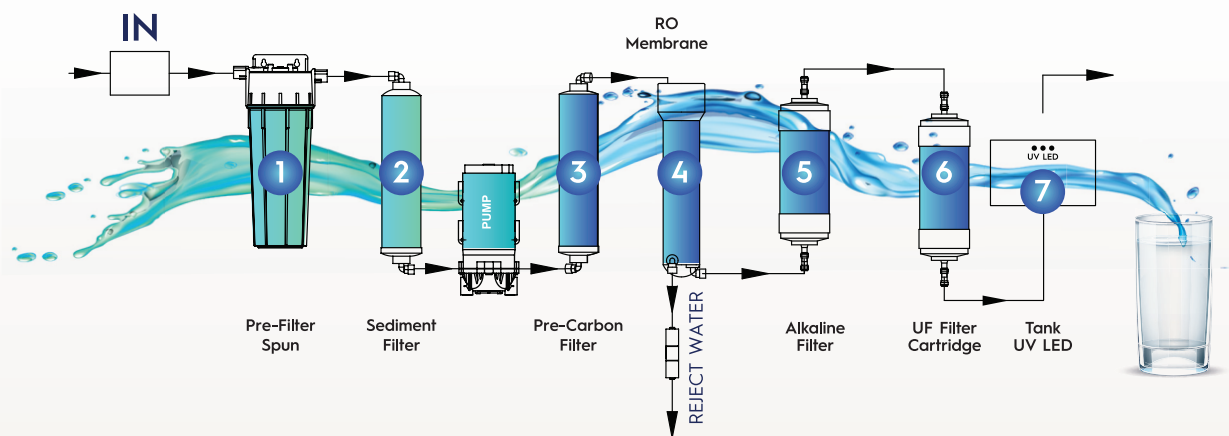

Features:

- Truly 100% RO + UV 7 stages purifications.
- Copper enrich taste.
- 1100 IV coconut shell carbon block.
- Ergonomically Designed.
- BIS & ISI approved by latest amendment of India.
- Premium & lavish looks.
- 8 Ltrs storage tank.
- Bio + H2AAA Alkaline filter cartridge used to get essential minerals to our body.
- Chrome mineral filter cartridge used to get essential minerals to our body

TECHNICAL SPECIFICATIONS

Applications	Suitable for purification of brackish/tap water
Water Purification Capacity	Upto 15 LPH*
Body Material	ABS food grade plastic
Mounting	Wall mounting & table tap (2-in-1)
Dimension	350 L. X 250 W X 470 H. (MM)
Inlet Water Pressure/Temp (Min)	0.3 kg / cm ² or 4.267 PSI / 10°C
Filter Cartridges	PP Spun, Sediment, Pre carbon, U.F, RO, UV, Copper, Mineral, Alkaline
Weight	11 kgs at the time if packing
Purification Production Rate	15 L/hr
Power Consumption	60 W
Booster Pump Voltage	24 V DC
Mains Voltage	100-300 V - AC / 50 Hz, 800m